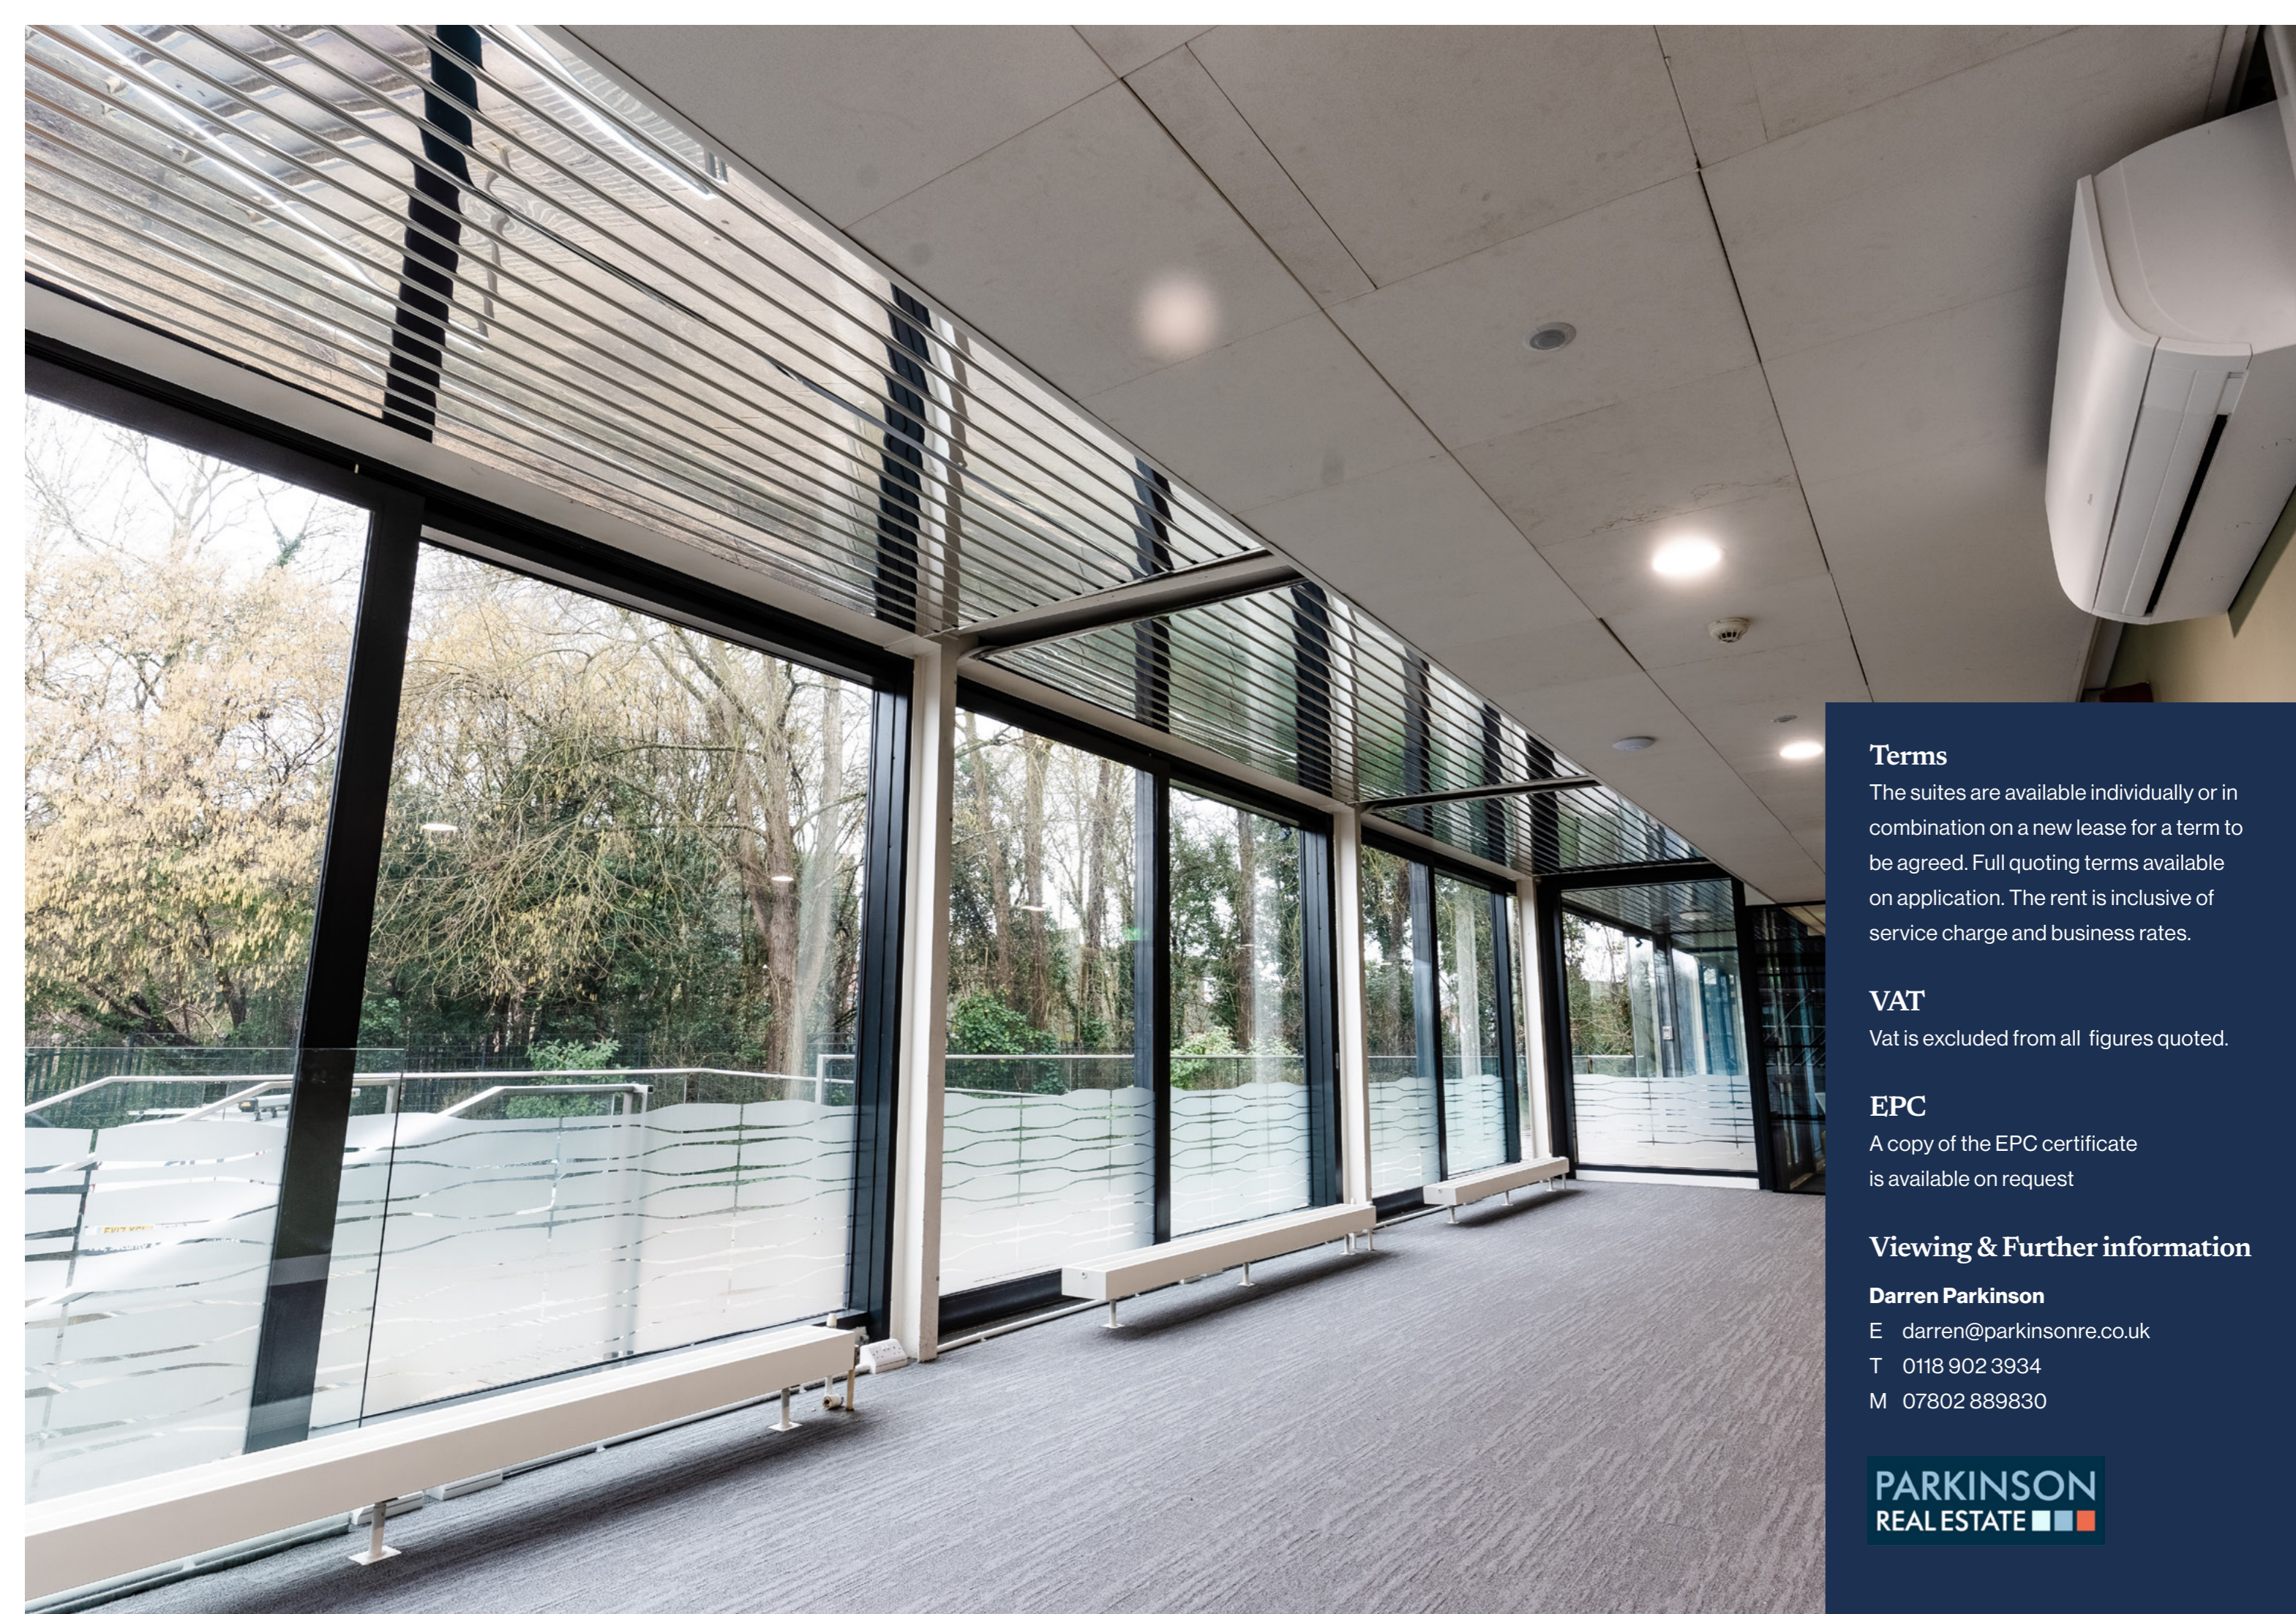

Terms

The suites are available individually or in combination on a new lease for a term to be agreed. Full quoting terms available on application. The rent is inclusive of service charge and business rates.

VAT

Vat is excluded from all figures quoted.

EPC

A copy of the EPC certificate is available on request

Viewing & Further information

Darren Parkinson

E darren@parkinsonre.co.uk

T 0118 902 3934

M 07802 889830

PARKINSON
REAL ESTATE ■ ■ ■