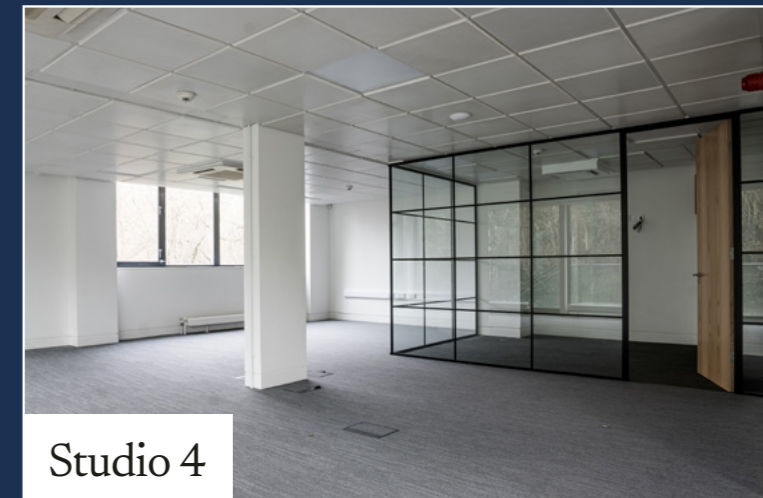

Studio 4

Schedule of suite sizes

Studio	sq ft	sq m	Parking
Studio 1	517	48	3
Studio 2	743	69	4
Studio 3	904	84	4
Studio 4	990	92	4
2nd Floor	882	82	4
Total	4036	375	19