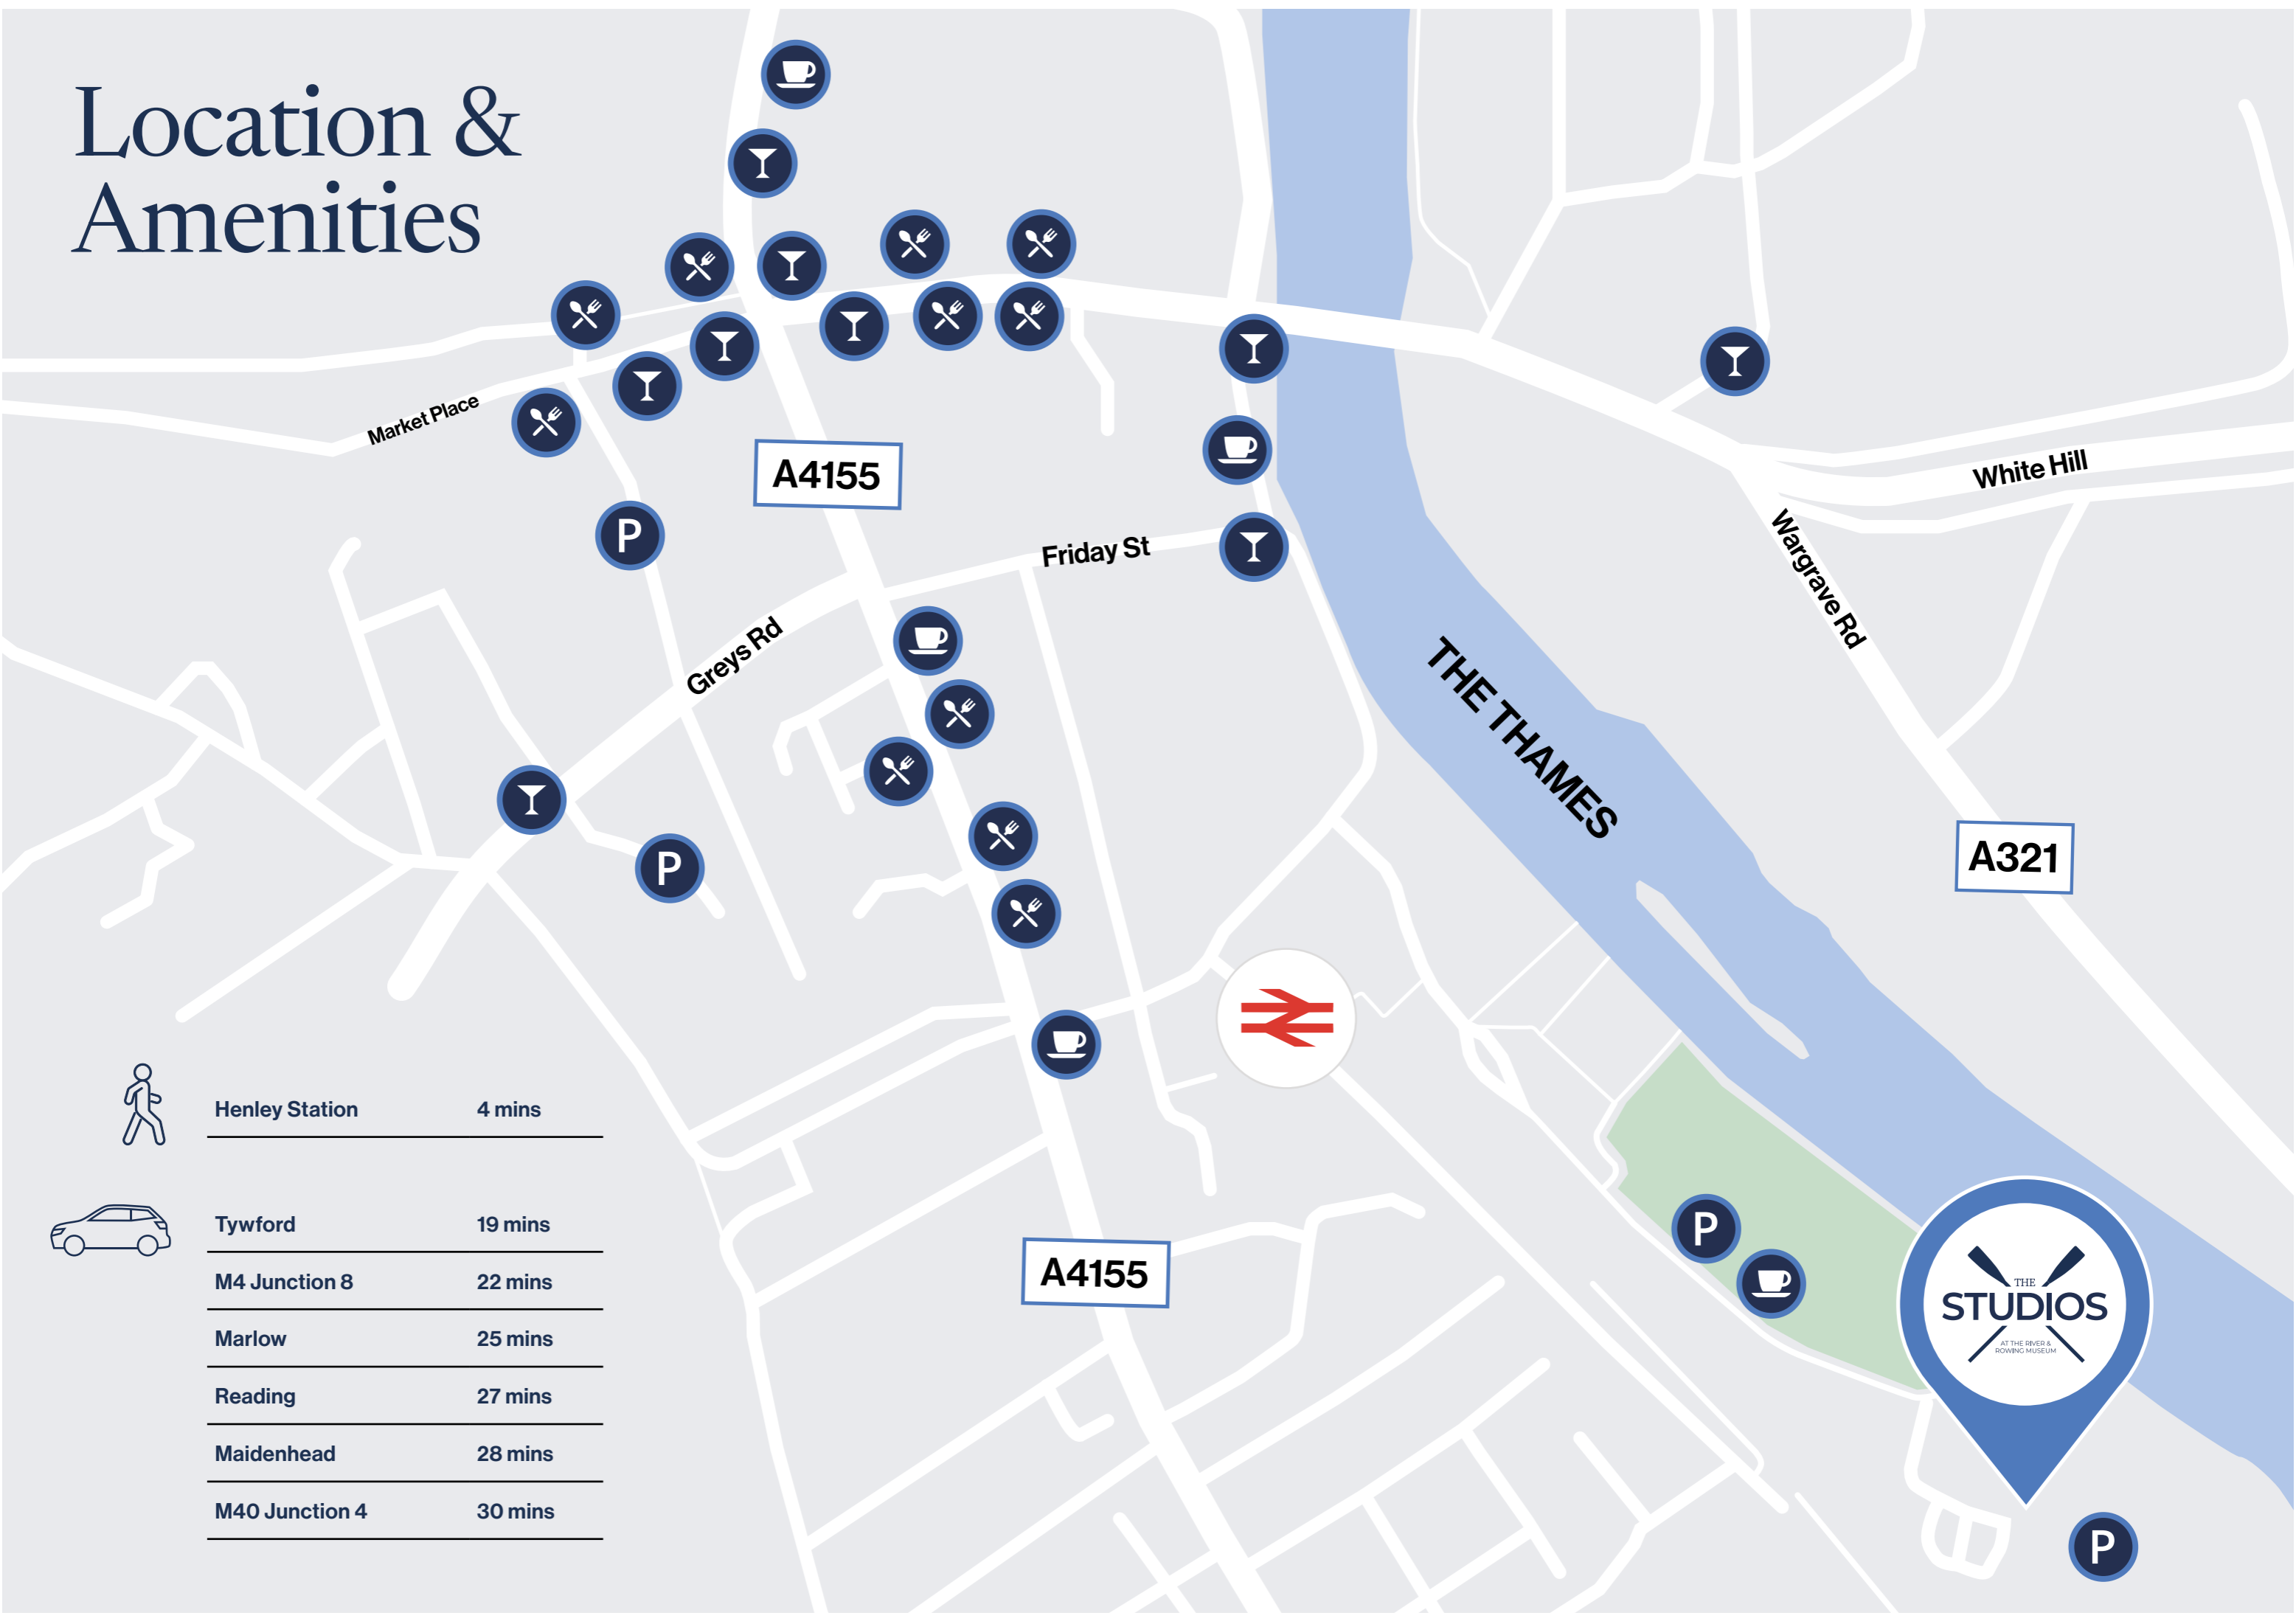

# Location & Amenities

Henley Station 4 mins

Tywford 19 mins

M4 Junction 8 22 mins

Marlow 25 mins

Reading 27 mins

Maidenhead 28 mins

M40 Junction 4 30 mins